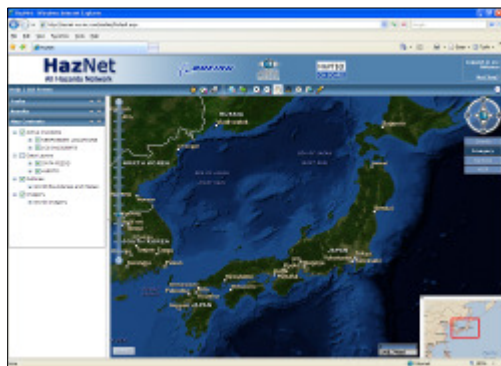

**A WEB-BASED, EMERGENCY
MANAGEMENT, COMMON OPERATING
PICTURE WITH WINDOWS
SMARTPHONE REPORTING.**

- Worldwide Maps
- Worldwide Imagery
- Sensor Array Feeds
- Environmental Models
- Web-Based
- GIS-Based
- Personnel Tracking
- Vehicle Tracking
- Real-Time
- Exercise Control Edition
- Tested Operationally

*Emergency Managers can
log into HazNet from any
web browser and view
information about a disaster
in real-time including
reports and responder
locations*

*Emergency Responders
can send detailed
information including
photos, video and voice
recordings to the
HazNet website.*