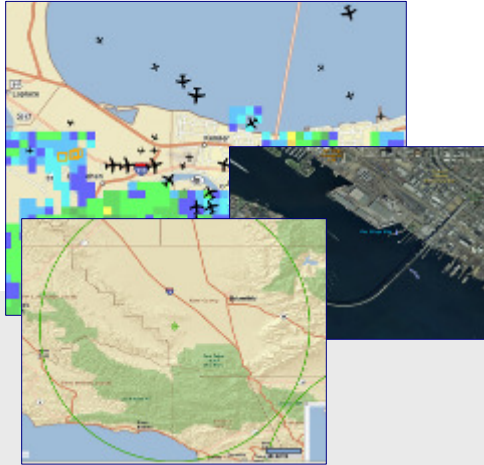

**A WEB-BASED, EMERGENCY
MANAGEMENT, COMMON OPERATING
PICTURE WITH WINDOWS
SMARTPHONE REPORTING.**

- Worldwide Maps
- Worldwide Imagery
- Sensor Array Feeds
- Environmental Models
- Web-Based
- GIS-Based
- Personnel Tracking
- Vehicle Tracking
- Real-Time
- Exercise Control Edition
- Tested Operationally

*Emergency Managers can
log into HazNet from any
web browser and view
information about a disaster
in real-time including
reports and responder
locations*

*Emergency Responders
can send detailed
information including
photos, video and voice
recordings to the
HazNet website.*

13131 Highway 603, Suite 301
Bay Saint Louis, Mississippi 39520
United States of America
Phone: 228.242.0014
Fax: 228.242.0013

Please call for more information >>>

HazNet

All Hazards Network

REAL-TIME ENVIRONMENTAL DATA: Earthquakes, Forrest Fires, Tornadoes, Hurricanes, Floods