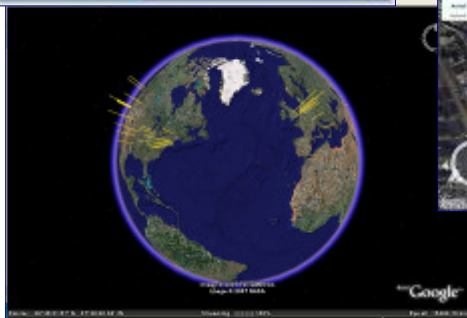

13131 Highway 603, Suite 301
Bay Saint Louis, Mississippi 39520
United States of America
Phone: 228.242.0014
Fax: 228.242.0013

Please call for more information ►►