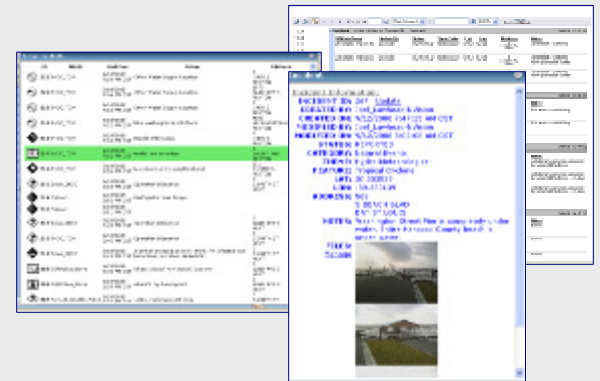

*Emergency Managers can
log into HazNet from any
web browser and view
information about a disaster
in real-time including
reports and responder
locations*

*Emergency Responders
can send detailed
information including
photos, video and voice
recordings to the
HazNet website.*

13131 Highway 603, Suite 301
Bay Saint Louis, Mississippi 39520
United States of America
Phone: 228.242.0014
Fax: 228.242.0013

Please call for more information >>>

HazNet

All Hazards Network

REAL-TIME ENVIRONMENTAL DATA: Earthquakes, Forrest Fires, Tornadoes, Hurricanes, Floods

TRACKING DATA: Personnel, Vehicles, Airplanes, Ships, Other Assets

REPORTING: Incident Command System-Oriented Disaster Information, Criminal or Terrorist Actions, Responder Actions, Affected Infrastructure